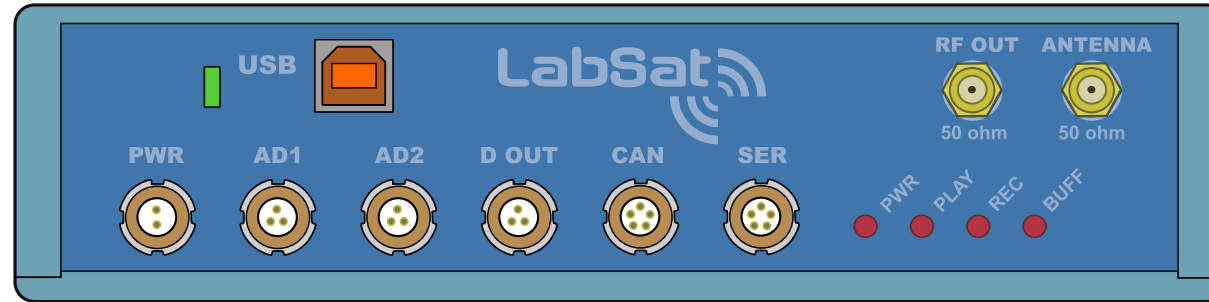

# LabSat Cable Identification

**USB Cable**  
RLCAB042      USB A - B Lead 2m

**RF Out**  
RLCAB071-1      SMA - SMA RG174 1m  
RLCAB082-1      SMA - MCX RG174 1m  
RLCAB083-1      SMA - MMCX RG174 1m  
RLCAB084-1      SMA - TNC RG174 1m

**Power Cables**  
RLVBACS020      Mains Adapter  
RLCAB010L      12V Cigar Lighter Power Lead  
RLCAB014L      Underterminated Power Lead  
RLACS105      12V 4.3hr NiMH Battery Pack

**Antenna**  
RLACS103      GPS Ground Plane Antenna  
RLACS158      Magnetic Antenna with Detachable Cable  
RLVBACS065      GPS Ground Plane Antenna  
RLVBACS001      Standard GPS Antenna